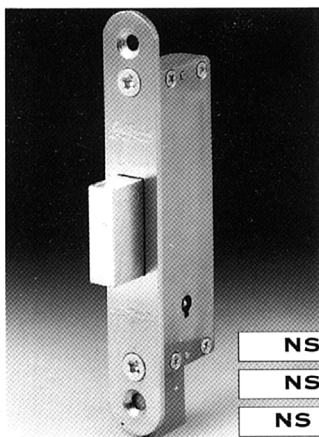

# STANDARD DEADLOCKS

NS 27  
NS 17  
NS 17A

## NS (NARROW STILE DEADLOCK)

**DOOR TYPE**  
Wood/Metal

**COMMON APPLICATIONS**  
Retail shopfronts, securing the final exit door,  
armament cabinets and explosive stores.

**PRINCIPAL DESIGN FEATURE**  
Allows fitting in narrow stile metal doors.